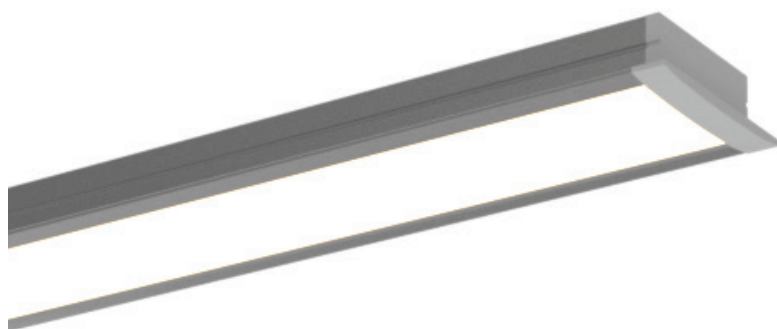

WARNER

Design Guide

Profile & Dimensions

Available TivoTape Options - Indoor

DEFINE
LB
SB
HO

ELITE
SB
HO
VHO

ELITE+
Standard
Pro
Vision
Flow
DUO

FUSE24
RGB
RGBW

FUSE12
PiXEL RGB

Ordering Information

WRNR-CHAN-SLV-6.5
Silver Anodized Aluminum
Extrusion, 6.5' Lengths

WRNR-LNS-OP-6.5
Opal lens, length 6.5'

WRNR-EC-01
Solid End Cap

WRNR-EC-02
Powerfeed End Cap

WRNR-MTBK
Mounting Clip

Photometrics

WARNER WITH 2700K XS
Delivered Lumens per foot: 102
Watts per foot: 3.3
CRI : 98
Peak Candela: 35.4

Diode Visibility

Opal lens