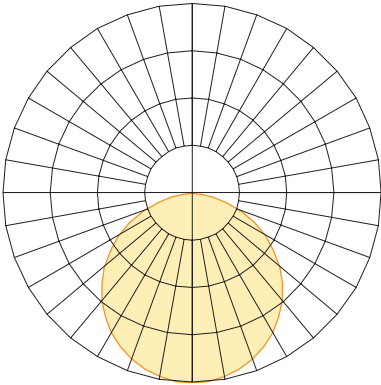

FUSE12
PiXEL RGB

Ordering Information

WRNR-CHAN-SLV-6.5
Silver Anodized Aluminum
Extrusion, 6.5' Lengths

WRNR-LNS-OP-6.5
Opal lens, length 6.5'

WRNR-EC-01
Solid End Cap

WRNR-EC-02
Powerfeed End Cap

WRNR-MTBK
Mounting Clip

Photometrics

WARNER WITH 2700K XS
Delivered Lumens per foot: 102
Watts per foot: 3.3
CRI : 98
Peak Candela: 35.4

Diode Visibility

Opal lens