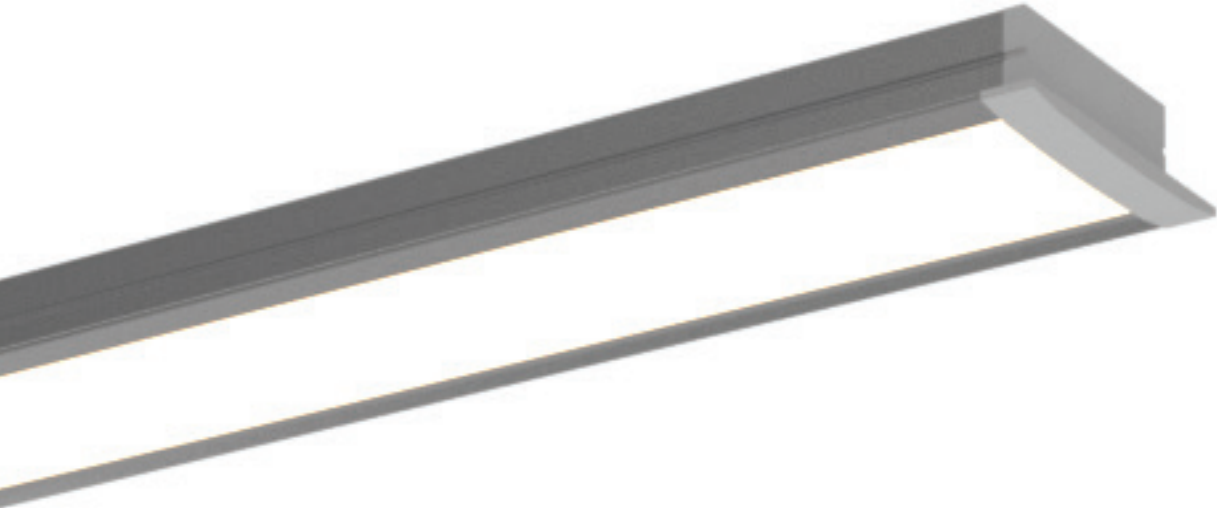

WARNER

Design Guide

Profile & Dimensions

Available TivoTape Options - Indoor

DEFINE
LB
SB
HO

ELITE
SB
HO
VHO

ELITE+
Standard
Pro
Vision
Flow
DUO

FUSE24
RGB
RGBW

FUSE12
PiXEL RGB

Ordering Information

WRNR-CHAN-SLV-6.5
Silver Anodized Aluminum
Extrusion, 6.5' Lengths

WRNR-LNS-OP-6.5
Opal lens, length 6.5'

WRNR-EC-01
Solid End Cap

WRNR-EC-02
Powerfeed End Cap

WRNR-MTBK
Mounting Clip

Photometrics

WARNER WITH 2700K XS
Delivered Lumens per foot: 102
Watts per foot: 3.3
CRI : 98
Peak Candela: 35.4

Diode Visibility

Opal lens