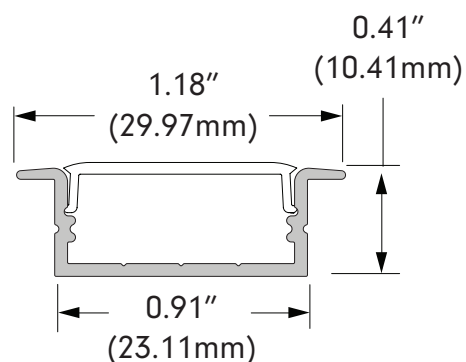

WARNER

Design Guide

Profile & Dimensions

Available TivoTape Options - Indoor

DEFINE
LB
SB
HO

ELITE
SB
HO
VHO

ELITE+
Standard
Pro
Vision
Flow
DUO

FUSE24
RGB
RGBW

FUSE12
PiXEL RGB

Ordering Information

WRNR-CHAN-SLV-6.5
Silver Anodized Aluminum
Extrusion, 6.5' Lengths

WRNR-LNS-OP-6.5
Opal lens, length 6.5'

WRNR-EC-01
Solid End Cap

WRNR-EC-02
Powerfeed End Cap

WRNR-MTBK
Mounting Clip

Photometrics

WARNER WITH 2700K XS
Delivered Lumens per foot: 102
Watts per foot: 3.3
CRI : 98
Peak Candela: 35.4

Diode Visibility

Opal lens